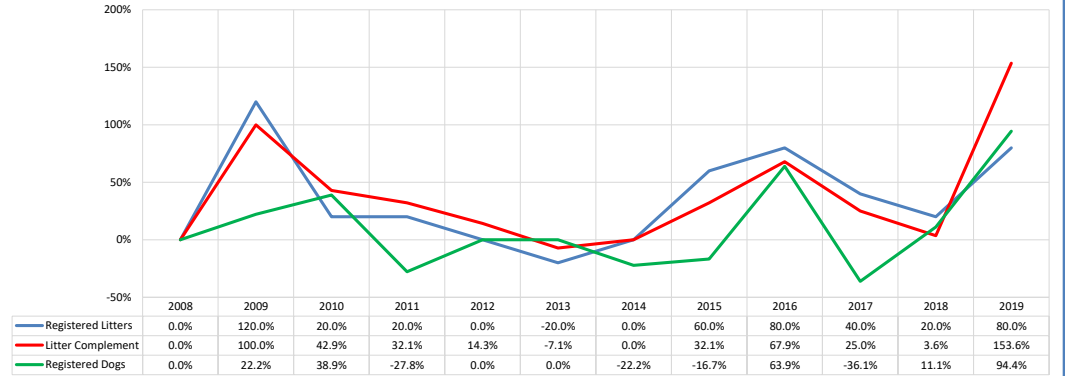

% Change Relative 2008	2008	2009	2010	2011	2012	2013	2014	2015	2016	2017	2018	2019	
Registered Litters	0.0%	120.0%	20.0%	20.0%	0.0%	-20.0%	0.0%	60.0%	80.0%	40.0%	20.0%	80.0%	These %'s are calculated to show the change each year compared to 2008.
Litter Complement	0.0%	100.0%	42.9%	32.1%	14.3%	-7.1%	0.0%	32.1%	67.9%	25.0%	3.6%	153.6%	
Registered Dogs	0.0%	22.2%	38.9%	-27.8%	0.0%	0.0%	-22.2%	-16.7%	63.9%	-36.1%	11.1%	94.4%	

AKC Dog & Litter Registrations

% of Each Year's Litter Complement that were Eventually Registered

% Change from Previous Year (YOY)

% Change Relative to 2008

Otterhounds

2020 Mid-Year (through July 2020)

Competing: Total Unique Dogs by Sport Each Year

Competing: % Change Unique Total Dogs Year over Year by Sport

Performance: Total Unique Dogs Placing

Companion: Total Unique Dogs Entered

Otterhounds

2020 Mid-Year (through July 2020)

Breeding: Unique Individual Dogs & Bitches Bred Each Year