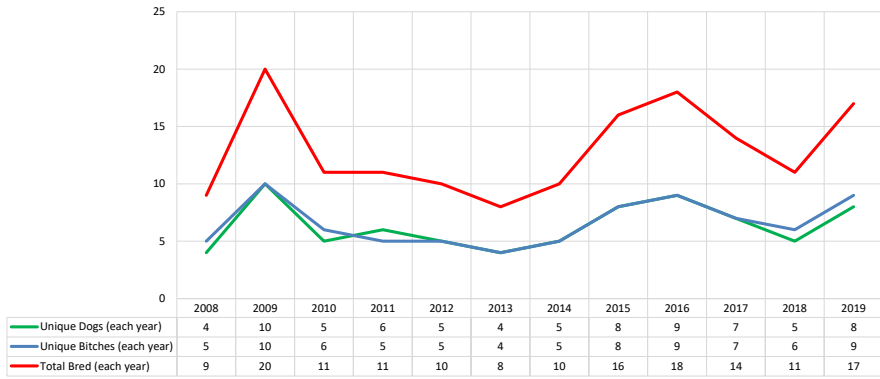

% Change Relative 2008	2008	2009	2010	2011	2012	2013	2014	2015	2016	2017	2018	2019	
Registered Litters	0.0%	120.0%	20.0%	20.0%	0.0%	-20.0%	0.0%	60.0%	80.0%	40.0%	20.0%	80.0%	These %'s are calculated to show the change each year compared to 2008.
Litter Complement	0.0%	100.0%	42.9%	32.1%	14.3%	-7.1%	0.0%	32.1%	67.9%	25.0%	3.6%	153.6%	
Registered Dogs	0.0%	22.2%	38.9%	-27.8%	0.0%	0.0%	-22.2%	-16.7%	63.9%	-36.1%	11.1%	94.4%	

AKC Dog & Litter Registrations

% of Each Year's Litter Complement that were Eventually Registered

% Change from Previous Year (YOY)

% Change Relative to 2008

Otterhounds

2020 Mid-Year (through July 2020)

Competing: Total Unique Dogs by Sport Each Year

Competing: % Change Unique Total Dogs Year over Year by Sport

Performance: Total Unique Dogs Placing

Companion: Total Unique Dogs Entered

Otterhounds

2020 Mid-Year (through July 2020)

Breeding: Unique Individual Dogs & Bitches Bred Each Year

% of Each Year's Litter Complement that have been Bred (to date)

Competing: % of Each Year's Litter Complement in Competition