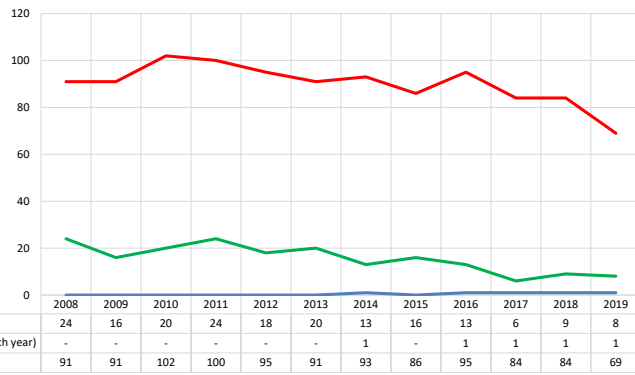

% Change Relative 2008	2008	2009	2010	2011	2012	2013	2014	2015	2016	2017	2018	2019	
Registered Litters	0.0%	120.0%	20.0%	20.0%	0.0%	-20.0%	0.0%	60.0%	80.0%	40.0%	20.0%	80.0%	These %'s are calculated to show the change each year compared to 2008.
Litter Complement	0.0%	100.0%	42.9%	32.1%	14.3%	-7.1%	0.0%	32.1%	67.9%	25.0%	3.6%	153.6%	
Registered Dogs	0.0%	22.2%	38.9%	-27.8%	0.0%	0.0%	-22.2%	-16.7%	63.9%	-36.1%	11.1%	94.4%	

AKC Dog & Litter Registrations

% of Each Year's Litter Complement that were Eventually Registered

% Change from Previous Year (YOY)

% Change Relative to 2008

Otterhounds

2020 Mid-Year (through July 2020)

Competing: Total Unique Dogs by Sport Each Year

Competing: % Change Unique Total Dogs Year over Year by Sport

Performance: Total Unique Dogs Placing

Companion: Total Unique Dogs Entered

Otterhounds

2020 Mid-Year (through July 2020)

Breeding: Unique Individual Dogs & Bitches Bred Each Year