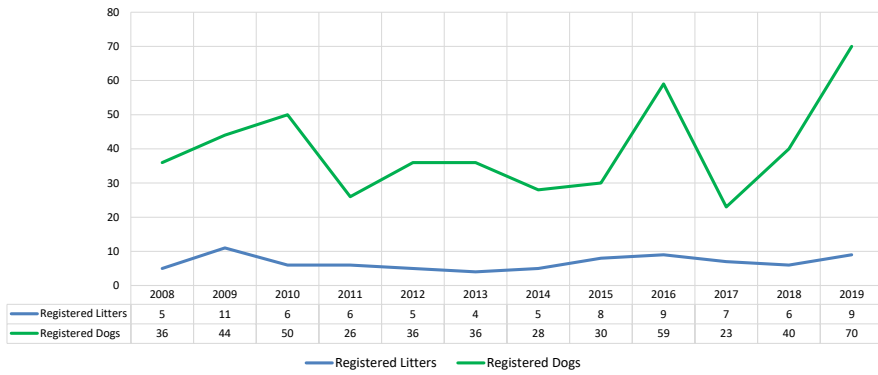

AKC Dog & Litter Registrations