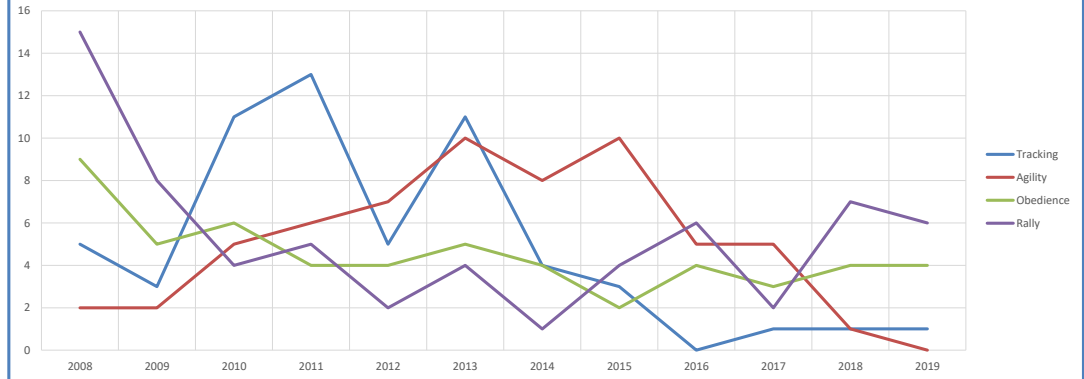

% Change Relative 2008	2008	2009	2010	2011	2012	2013	2014	2015	2016	2017	2018	2019	
Registered Litters	0.0%	120.0%	20.0%	20.0%	0.0%	-20.0%	0.0%	60.0%	80.0%	40.0%	20.0%	80.0%	These %'s are calculated to show the change each year compared to 2008.
Litter Complement	0.0%	100.0%	42.9%	32.1%	14.3%	-7.1%	0.0%	32.1%	67.9%	25.0%	3.6%	153.6%	
Registered Dogs	0.0%	22.2%	38.9%	-27.8%	0.0%	0.0%	-22.2%	-16.7%	63.9%	-36.1%	11.1%	94.4%	

AKC Dog & Litter Registrations

% of Each Year's Litter Complement that were Eventually Registered

% Change from Previous Year (YOY)

% Change Relative to 2008

Otterhounds

2020 Mid-Year (through July 2020)

Competing: Total Unique Dogs by Sport Each Year

Competing: % Change Unique Total Dogs Year over Year by Sport

Performance: Total Unique Dogs Placing

Companion: Total Unique Dogs Entered

Otterhounds

2020 Mid-Year (through July 2020)

Breeding: Unique Individual Dogs & Bitches Bred Each Year