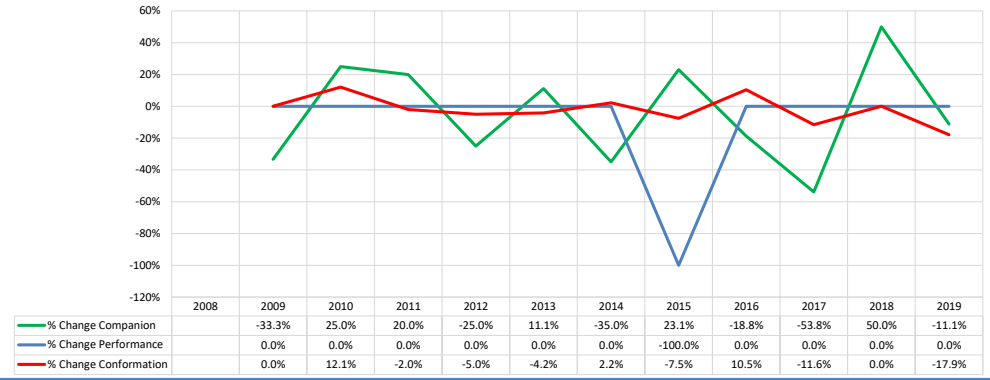

% Change Relative 2008	2008	2009	2010	2011	2012	2013	2014	2015	2016	2017	2018	2019	
Registered Litters	0.0%	120.0%	20.0%	20.0%	0.0%	-20.0%	0.0%	60.0%	80.0%	40.0%	20.0%	80.0%	These %'s are calculated to show the change each year compared to 2008.
Litter Complement	0.0%	100.0%	42.9%	32.1%	14.3%	-7.1%	0.0%	32.1%	67.9%	25.0%	3.6%	153.6%	
Registered Dogs	0.0%	22.2%	38.9%	-27.8%	0.0%	0.0%	-22.2%	-16.7%	63.9%	-36.1%	11.1%	94.4%	

AKC Dog & Litter Registrations

% of Each Year's Litter Complement that were Eventually Registered

% Change from Previous Year (YOY)

% Change Relative to 2008

Otterhounds

2020 Mid-Year (through July 2020)

Competing: Total Unique Dogs by Sport Each Year

Competing: % Change Unique Total Dogs Year over Year by Sport

Performance: Total Unique Dogs Placing

Companion: Total Unique Dogs Entered

Otterhounds

2020 Mid-Year (through July 2020)

Breeding: Unique Individual Dogs & Bitches Bred Each Year