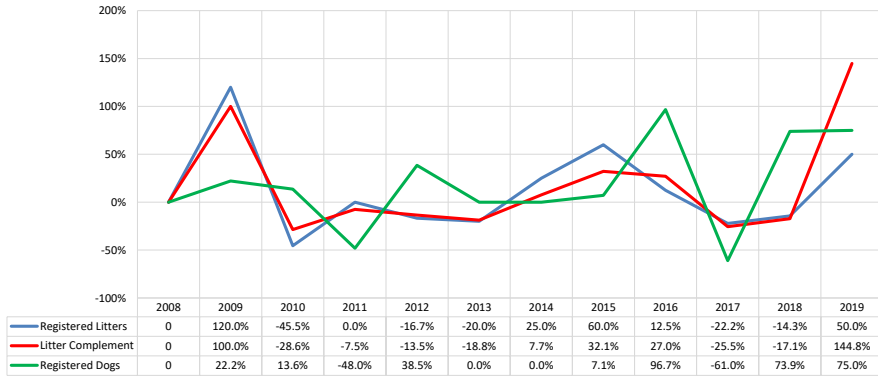

% Change from Previous Year (YOY)