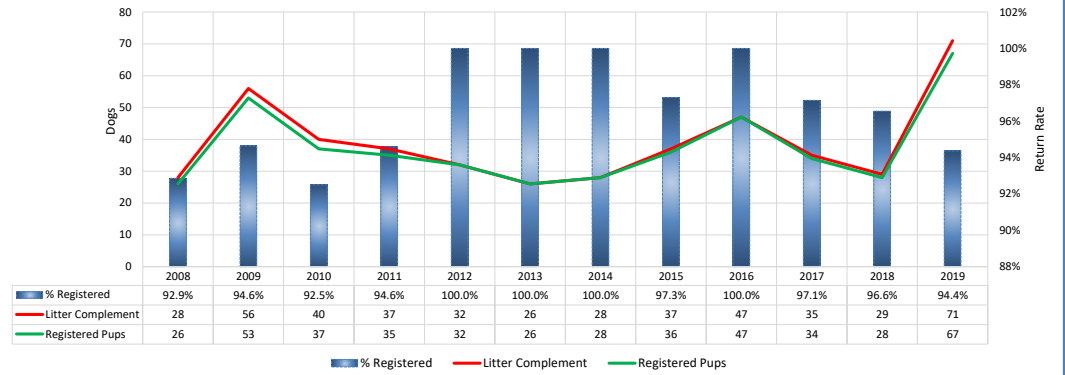

% of Each Year's Litter Complement that were Eventually Registered