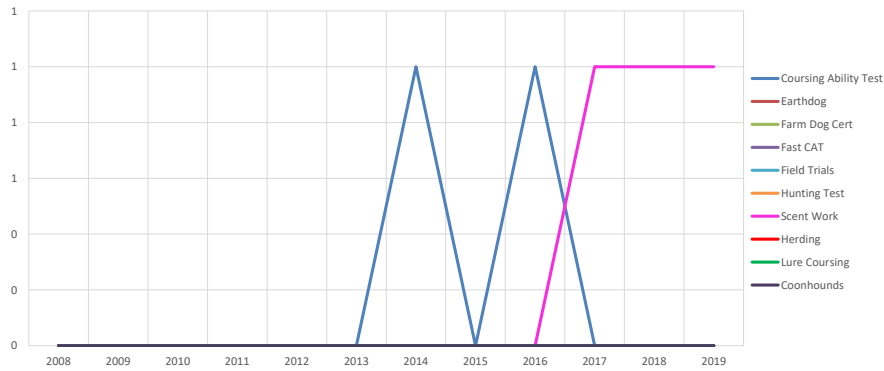

% Change Relative 2008	2008	2009	2010	2011	2012	2013	2014	2015	2016	2017	2018	2019	
Registered Litters	0.0%	120.0%	20.0%	20.0%	0.0%	-20.0%	0.0%	60.0%	80.0%	40.0%	20.0%	80.0%	These %'s are calculated to show the change each year compared to 2008.
Litter Complement	0.0%	100.0%	42.9%	32.1%	14.3%	-7.1%	0.0%	32.1%	67.9%	25.0%	3.6%	153.6%	
Registered Dogs	0.0%	22.2%	38.9%	-27.8%	0.0%	0.0%	-22.2%	-16.7%	63.9%	-36.1%	11.1%	94.4%	

AKC Dog & Litter Registrations

% of Each Year's Litter Complement that were Eventually Registered

% Change from Previous Year (YOY)

% Change Relative to 2008

Otterhounds

2020 Mid-Year (through July 2020)

Competing: Total Unique Dogs by Sport Each Year

Competing: % Change Unique Total Dogs Year over Year by Sport

Performance: Total Unique Dogs Placing

Companion: Total Unique Dogs Entered

Otterhounds

2020 Mid-Year (through July 2020)

Breeding: Unique Individual Dogs & Bitches Bred Each Year