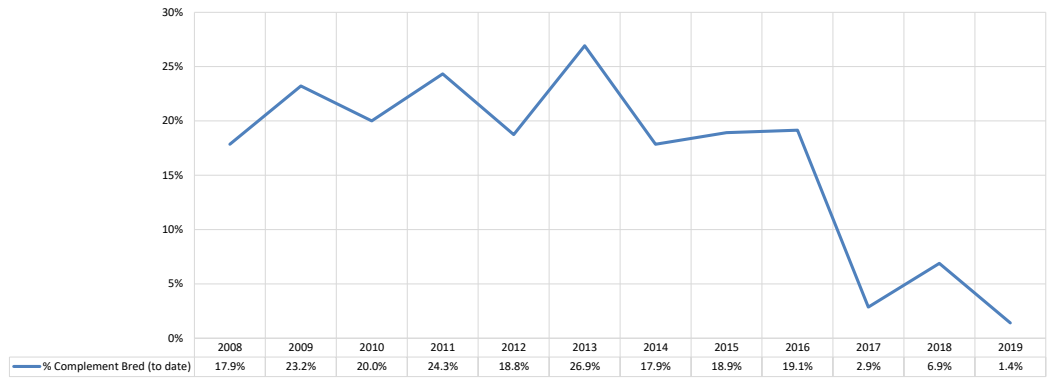

% Change Relative 2008	2008	2009	2010	2011	2012	2013	2014	2015	2016	2017	2018	2019	
Registered Litters	0.0%	120.0%	20.0%	20.0%	0.0%	-20.0%	0.0%	60.0%	80.0%	40.0%	20.0%	80.0%	These %'s are calculated to show the change each year compared to 2008.
Litter Complement	0.0%	100.0%	42.9%	32.1%	14.3%	-7.1%	0.0%	32.1%	67.9%	25.0%	3.6%	153.6%	
Registered Dogs	0.0%	22.2%	38.9%	-27.8%	0.0%	0.0%	-22.2%	-16.7%	63.9%	-36.1%	11.1%	94.4%	

AKC Dog & Litter Registrations

% of Each Year's Litter Complement that were Eventually Registered

% Change from Previous Year (YOY)

% Change Relative to 2008

Otterhounds

2020 Mid-Year (through July 2020)

Competing: Total Unique Dogs by Sport Each Year

Competing: % Change Unique Total Dogs Year over Year by Sport

Performance: Total Unique Dogs Placing

Companion: Total Unique Dogs Entered

Otterhounds

2020 Mid-Year (through July 2020)

Breeding: Unique Individual Dogs & Bitches Bred Each Year

% of Each Year's Litter Complement that have been Bred (to date)

Competing: % of Each Year's Litter Complement in Competition